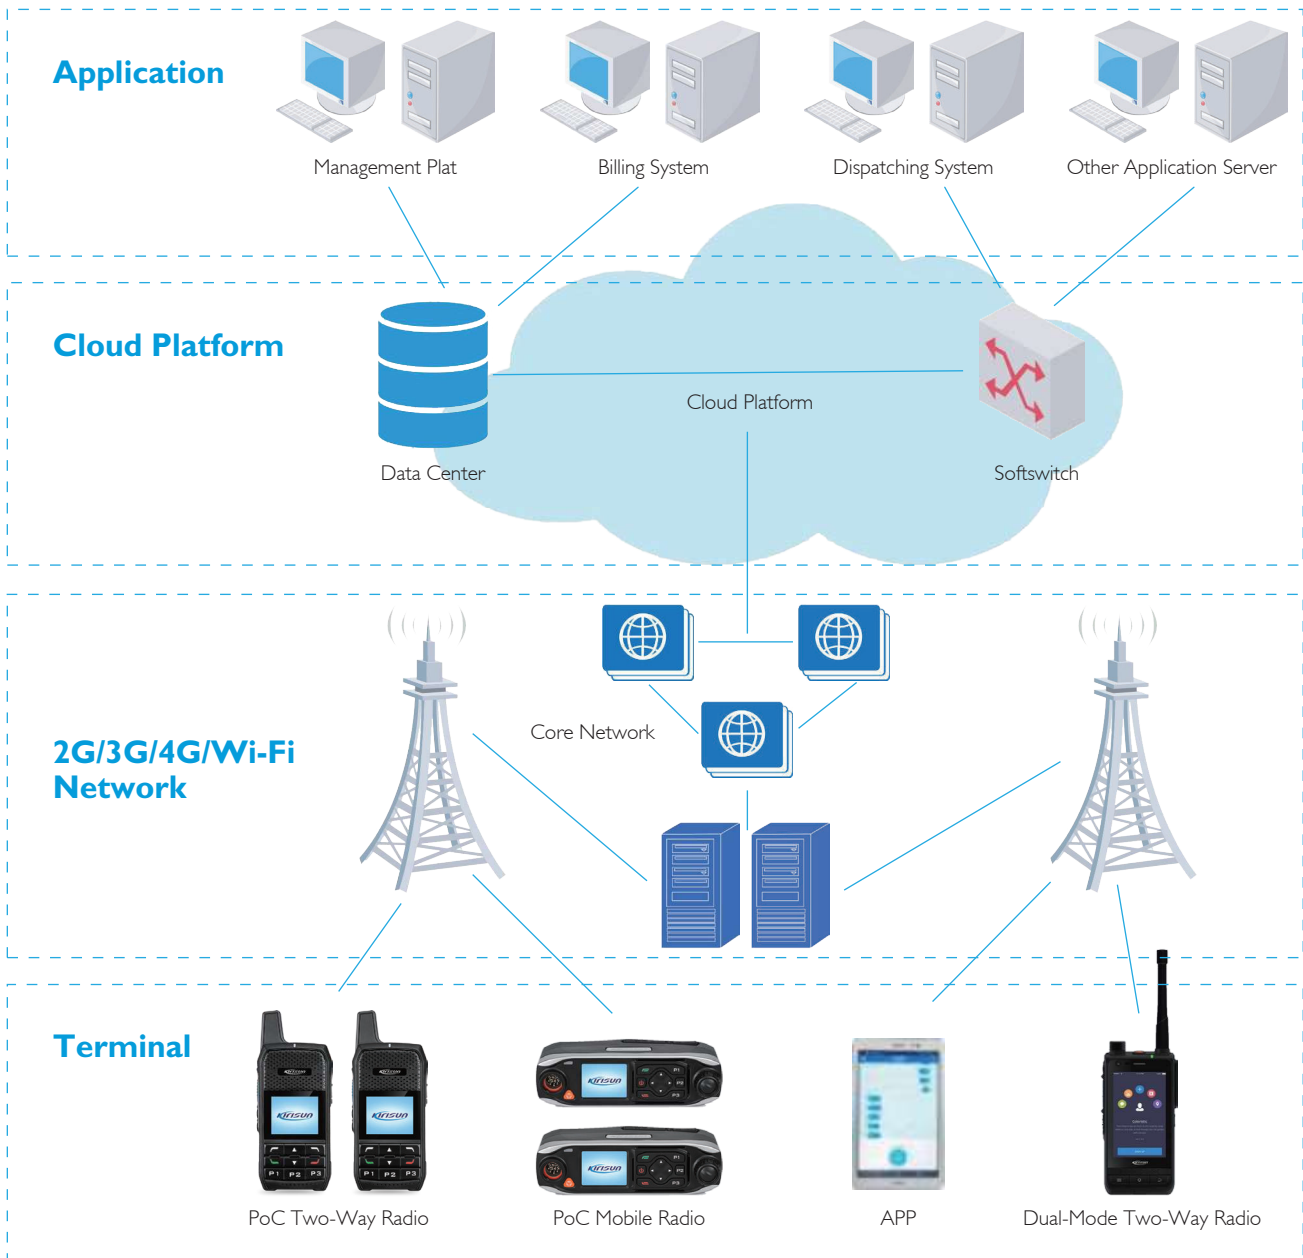

Kirisun uniPTT PoC Solution

Achieve PTT and dispatch services through one-stop PoC solution including PoC two-way radios, apps, PoC dispatcher and PoC management platform.

Functions

Voice Dispatch:

Individual call, group call, all call, emergency call, call priority and voice recording.

Group-based Functions:

Temporary group, quick group, group monitoring and group switching.

Map-based Dispatch:

Positioning monitoring, track playback, geo-fencing, area selection and alarm indication.

Patrol:

Statistics report, patrol checkpoint (Bluetooth/GPS/NFC), patrol route and patrol plan.

Security:

Stun, Kill, Revive, Lone Worker, emergency alarm, log, authentication and encryption.

Others:

Short message and record, network connection state, terminal monitoring, remaining battery capacity, network type and signal strength indication.